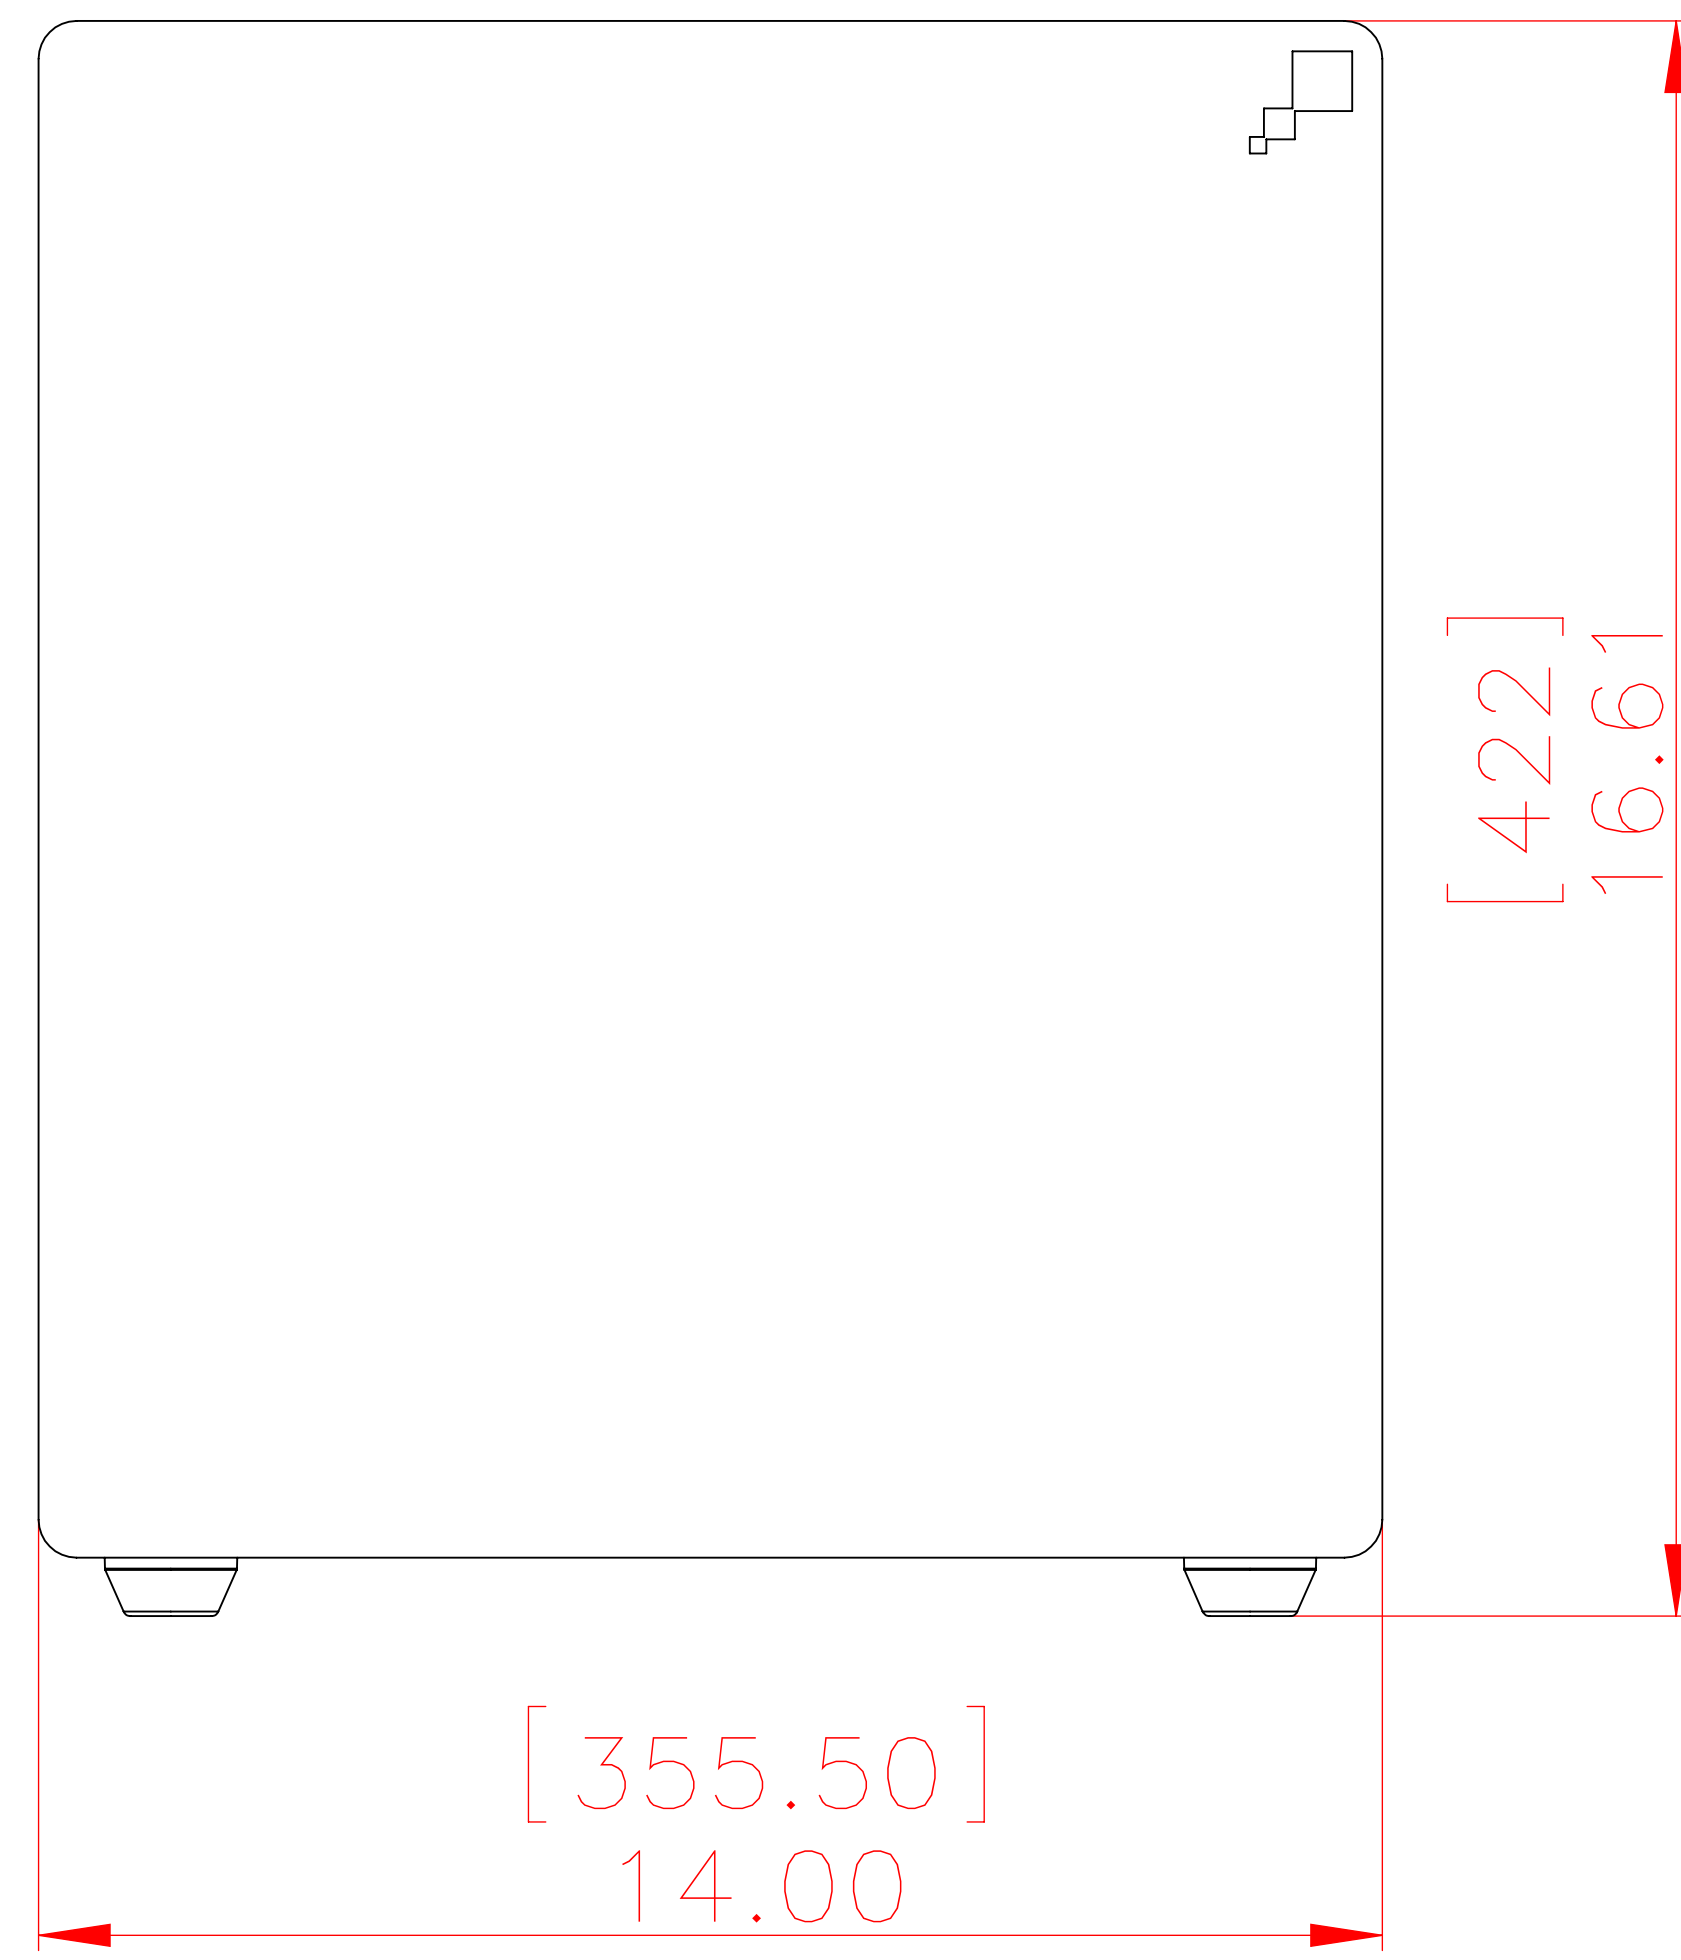

FRONT

LEFT

BACK

ISOMETRIC

FRONT VIEW WITHOUT GRILLE

Impact i10 Subwoofer

SCALE: 1 : 2

DRAWN BY:

DRWN - PART NUMBER

REV.

SHEET: 01 OF

RELEASED (IN):

SONANCE
 991 Calle Amanecer, San Clemente, CA, 92672
 949 492-7777 FAX 949 361-5579
 www.sonance.com