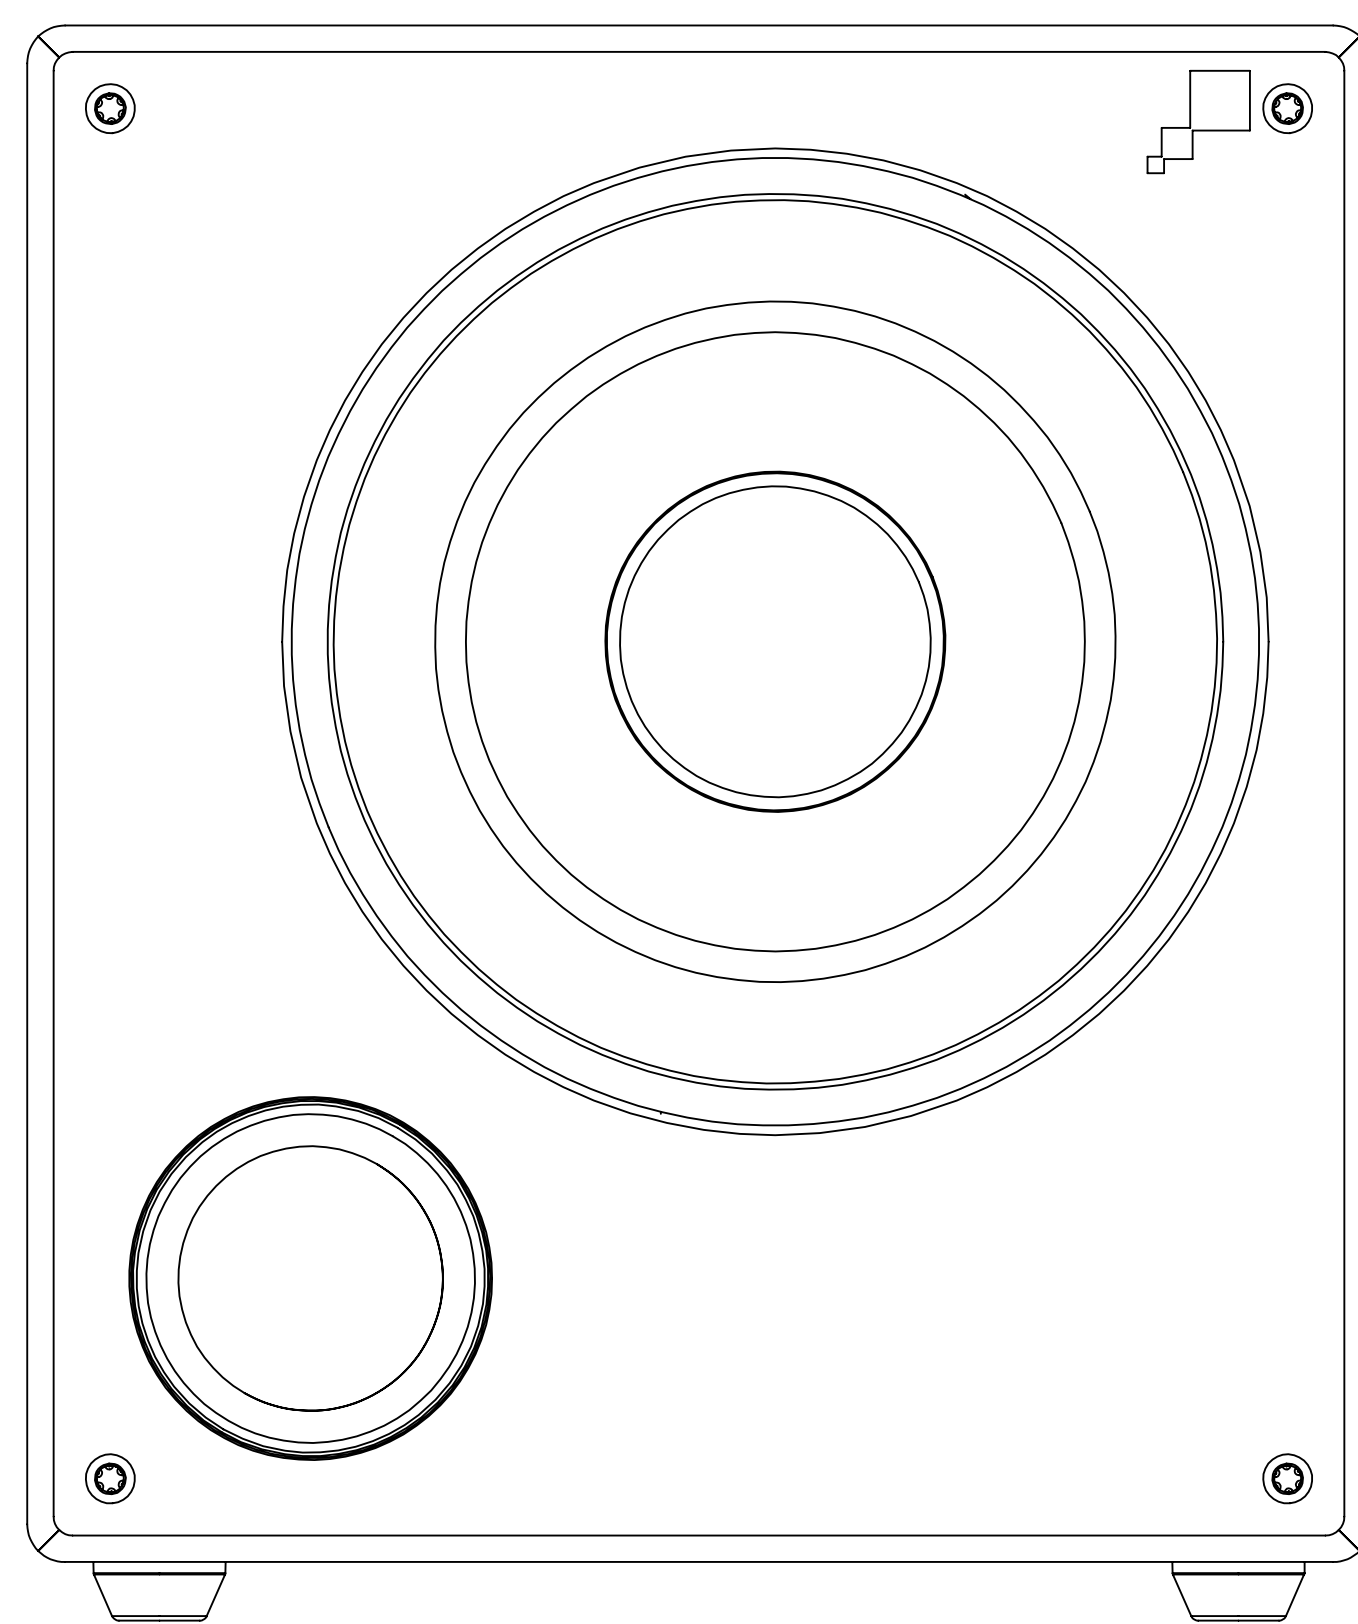

FRONT

LEFT

BACK

ISOMETRIC

FRONT VIEW WITHOUT GRILLE

Impact i10 Subwoofer

SCALE: 1 : 2

DRAWN BY:

DRWN - PART NUMBER

REV.

SHEET: 01 OF

RELEASED (IN):

SONANCE
 991 Calle Amanecer, San Clemente, CA, 92672
 949 492-7777 FAX 949 361-5579
 www.sonance.com