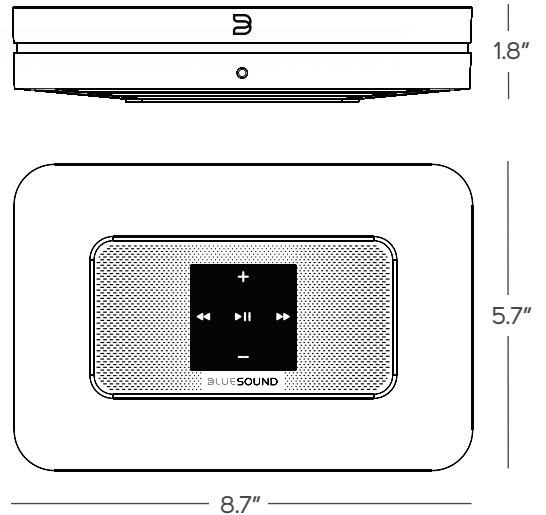

| | |
|--|--------------------|
| Power Consumption (Idle/Standby): | 4 Watts/<0.5 Watts |
| Finish: | Black/White |

Dimensions (Product):

220 x 46 x 146mm (W x H x D)
 8.7 x 1.8 x 5.7 in (W x H x D)*
Weight: 1.12kg/2.45lb